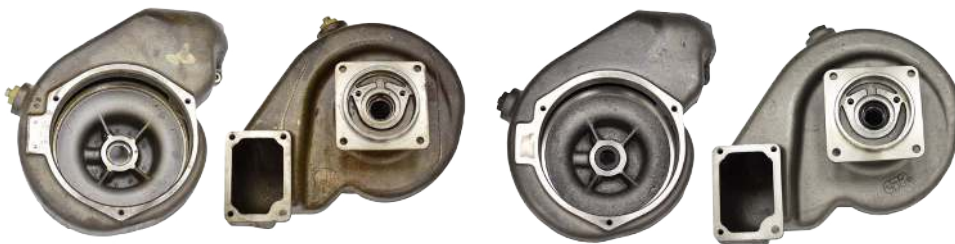

CTP Water Pumps

Water Pumps -

1. They are put through a wash process to clean the casting and machining debris to ensure any foreign particles are removed.

2. Come with the CTP Logo casted in the housing for easy recognition and to avoid counterfeiting.

3. Better casting finish of our pumps increases pump performance and durability.

Other manufacturers

CTP Pump

Numbers in parentheses () after the part number equal the quantity required.

* Other part no. not included in the list are available. Please contact your sales representative if you have any questions. Part Numbers are used for reference purposes only.

4. All impellers are balanced to improve pump performance and reduce vibration.

Front

Back

5. All internal components are made to specifications to ensure CTP Components fit properly.

6. Come conveniently packed in foam to ensure the preservation of the product through transportation and storage. All pumps and components are properly packed and protected to avoid rusting.

7. Come with a stainless steel shaft to increase the longevity of the pump, while competitors use a carbon steel shaft.

Numbers in parentheses () after the part number equal the quantity required.

* Other part no. not included in the list are available. Please contact your sales representative if you have any questions.