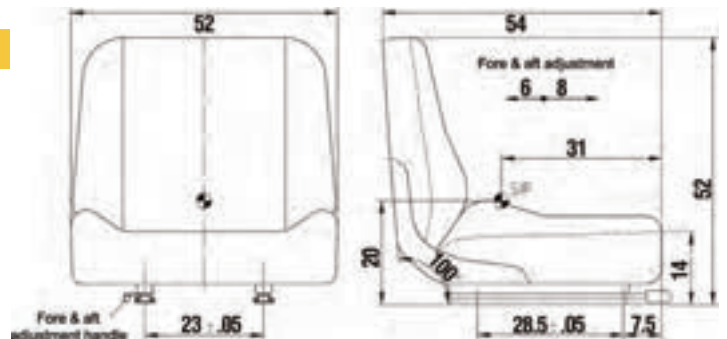

CTP906B

- Fore and Aft Adjustment Handle