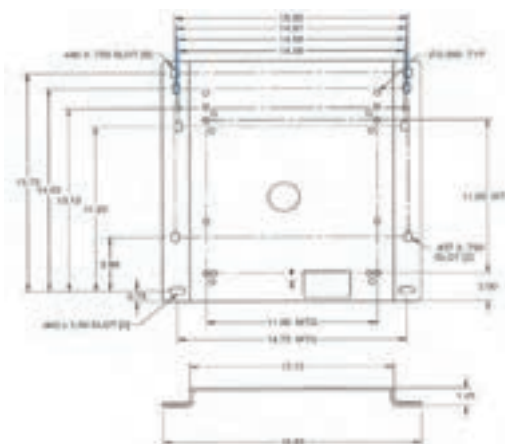

CTP907AS

- Heavy Duty Air Suspension