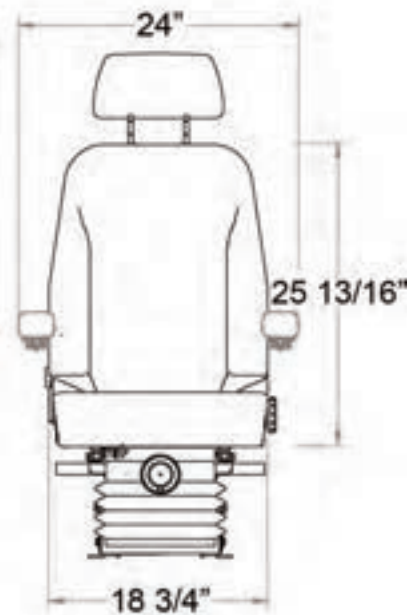

CTP906K

- Weight Adjustment
- Height Adjustment
- Mechanical Suspension
- Backrest angle regulator up to 40°
- Fore and Aft Adjustment handle
- Adjustable armrest

CTP907A

- Fire resistant upholstery materials
- Standard Mountin
- Full foam support

CTP907D

- Vinyl Upholstery
- Height Adjustment
- Mechanical Suspension
- Weight Adjustment
- Optional arm rest available, Part Number CTP907BA

*Arms sold separately