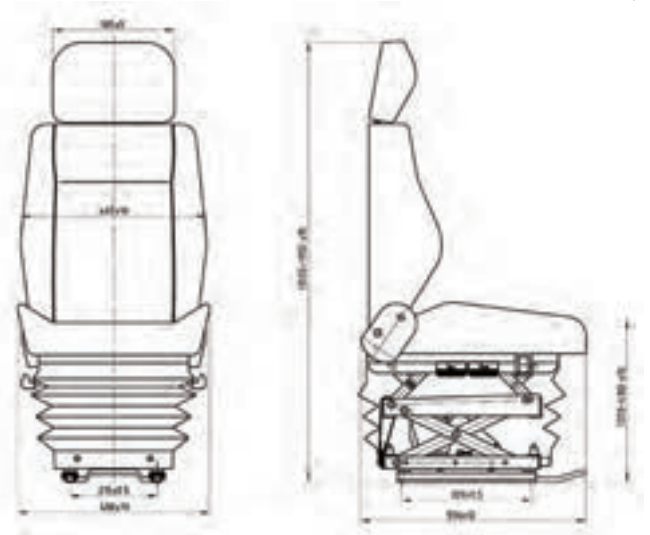

CTP906K

- Weight Adjustment
- Height Adjustment
- Mechanical Suspension
- Backrest angle regulator up to 40°
- Fore and Aft Adjustment handle
- Adjustable armrest