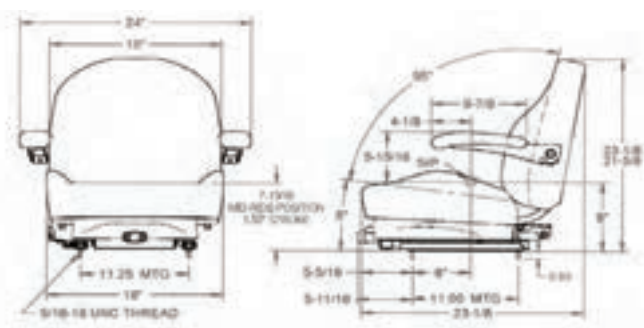

CTP907N

- Low Back
- No Recline
- 32 OZ Black Vinyl
- EVC Cushion Comfort System
- 5" Single Locking Tracks
- Low Profile Mechanical Suspension with 1.5" Suspension Stroke and Skirt
- Mounting 11.25" x 11.00"