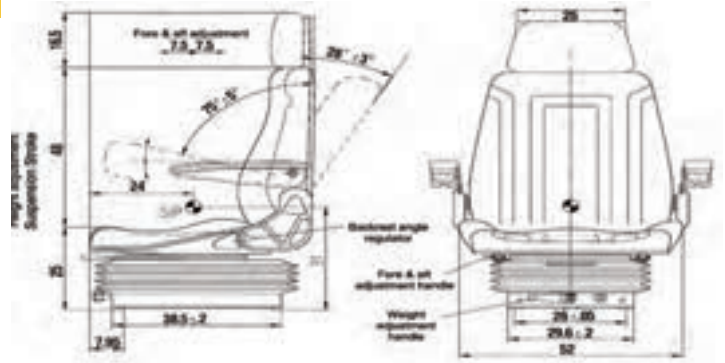

CTP906D

- Weight Adjustment
- Height Adjustment
- Suspension Stroke
- Backrest angle regulator up to 28°
- Fold Forward Seat
- Fore and Aft Adjustment handle
- Adjustable armrest
- Headrest

CTP906E

- Fold Forward Max. 55°