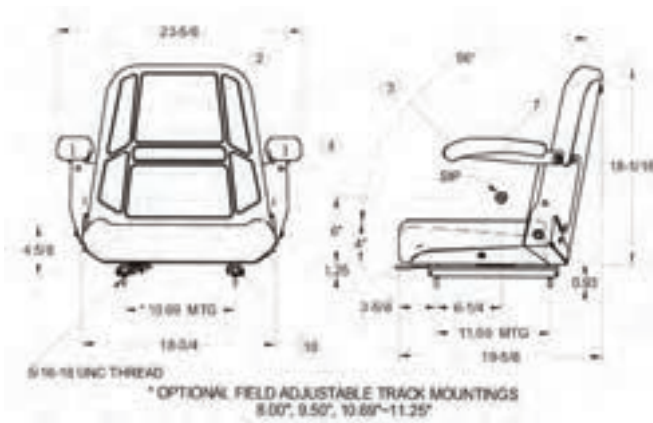

### CTP907D

- Vinyl Upholstery
- Height Adjustment
- Mechanical Suspension
- Weight Adjustment
- Optional arm rest available, Part Number CTP907BA

**\*Arms sold separately**

**CTP907L**

- Fire resistant upholstery materials
- Standard Mounting
- Full foam support
- Armrest