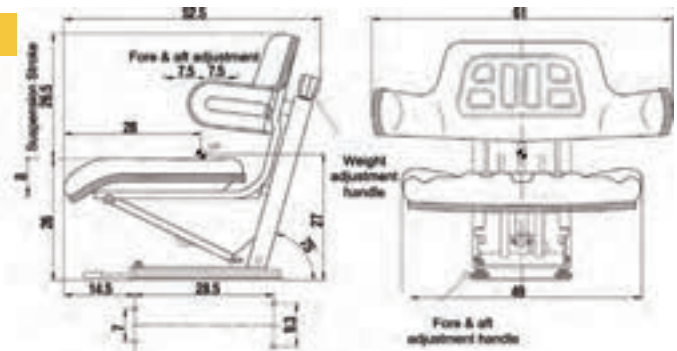

CTP906F

- Integral One piece back foam and PVC trim
- Wraparound back
- Adjustable installation angle between the base plate and back
- Slide rail or plate for Fore and Aft adjustment