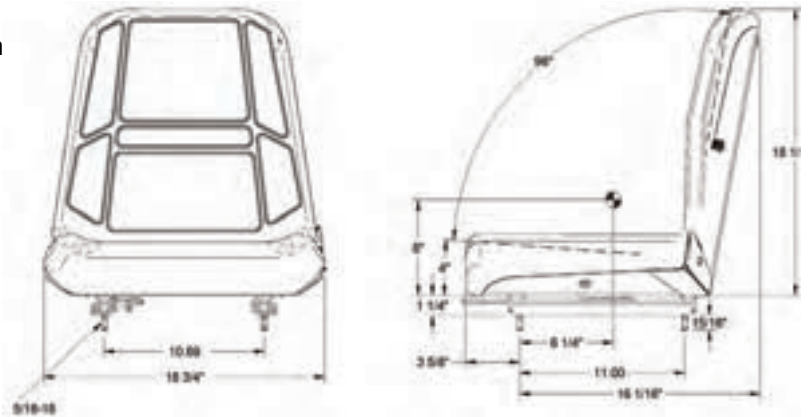

CTP907A

- Fire resistant upholstery materials
- Standard Mountin
- Full foam support

CTP907D

- Vinyl Upholstery
- Height Adjustment
- Mechanical Suspension
- Weight Adjustment
- Optional arm rest available, Part Number CTP907BA

*Arms sold separately