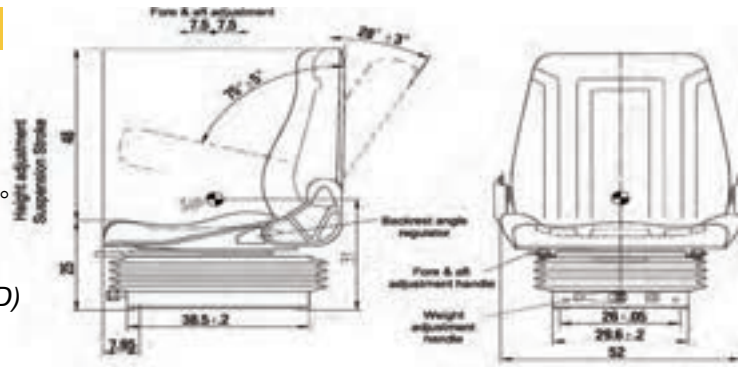

### CTP906C

- Backrest Angle Regulator
- Weight Adjustment
- Height Adjustment
- Suspension included
- Backrest angle regulator up to 28°
- Fold Forward Seat
- Durable Vinyl
- Option for headrest (see CTP906D)