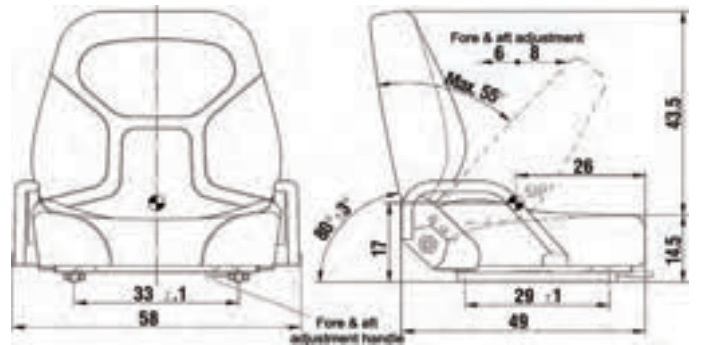

†All Measurements in CM